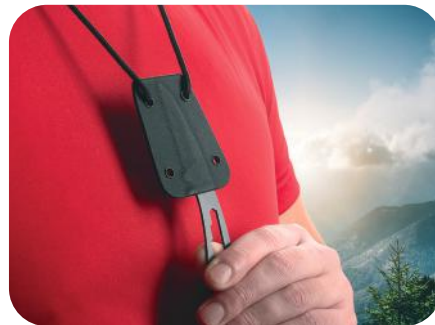

BAKO

+ F1904400AJ3

Multifunctional Schwarzwolf knife in a case with a cord. The multifunctional knife handle can be used as a bottle opener and wrench holes for tightening a nuts. The cord includes an orange whistle. The case is made of special plastic alloy Kydex. Packed in a gift box.

Material: stainless steel, special plastic alloy Kydex

Recommended printing technology: laser L1

Maximum print size: 30 × 7 mm

Dimensions: knife 13 × 2 cm, case 7.5 × 5.5 cm, drawstring length 45 cm