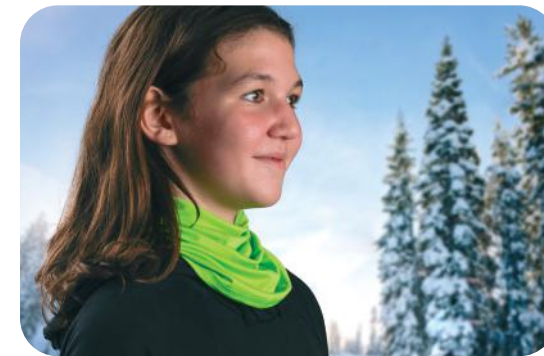

JERRY

+ T4800300SA3 - black
T4800301SA3 - red
T4800302SA3 - green
T4800303SA3 - blue
T4800304SA3 - grey

Multifunctional Schwarzwolf sports bandana. You can use it in several different ways - scarf, headscarf, sweatband, headband, hair band and more. It is made of elastic, very breathable and light polyester that quickly wicks away sweat.

Recommended printing technology: silkscreen printing S2

Maximum print size: 150 × 150 mm

Dimensions: 25.5 × 35.5 cm

BANDANA

+ T4000200SA3

Multifunction Schwarzwolf bandana. Packed in a polybag with Schwarzwolf insert card.

Material: recycled RPET polyester microfibre

Recommended printing technology: magicprint

Maximum print size: 100 × 60 mm

Dimensions: 48 × 24.8 cm