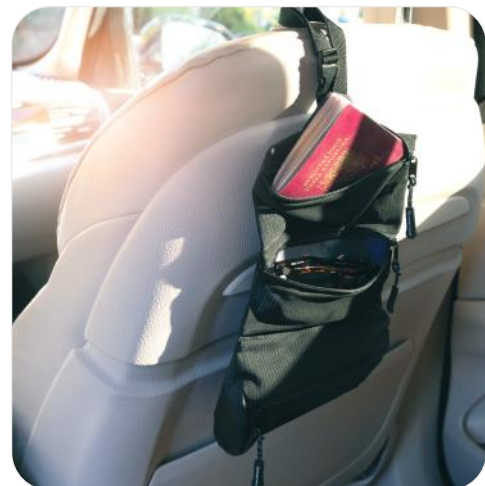

**Material:** nylon/ripstop/polyester

**Recommended printing technology:** magicprint

**Maximum print size:** 80 × 40 mm

**Dimensions:** 28 × 18 × 6 cm

10 BACKPACKS, BAGS