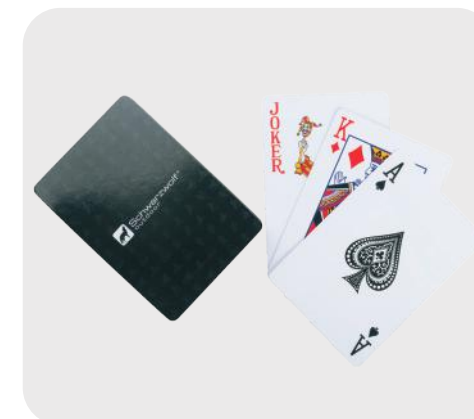

YARRA

+ F7003100AJ3

Schwarzwolf travel set of playing cards and dice in a tin box. You will certainly welcome this set, for example during your camping trip, when you and your friends will be able to enjoy the evening with a fun game or just at home with your family. The set includes 54 playing cards with a water repellent surface treatment, 6 dice, 15 note papers and a pencil. Packed in a gift box.

Recommended printing technology: UV print UV3

Maximum print size: 100 × 80 mm

Dimensions: tin box 8.5 × 2 × 11 cm, cards 6.2 × 8.7 cm