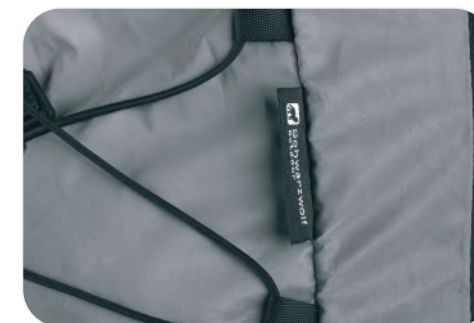

YUKON

+ F3510000AJ3

Reflective Schwarzwolf bicycle backpack which is also suitable for casual wearing. It is made of high reflective material which meets the requirement of standard EN ISO 20471 for protective clothing. The backpack has a padded back system and padded shoulder straps. The backpack also includes a main zipper compartment, a zipper pocket on the side, a small mesh pocket on the other side and a waist belt with two small zipper pockets.

Volume: 20 l

Weight: 395 g

Material: 100% polyester with reflective coating

Recommended printing technology: silkscreen printing S2 - 1 color

Maximum print size: 70 x 40 mm

Dimensions: 28 x 45 x 14 cm