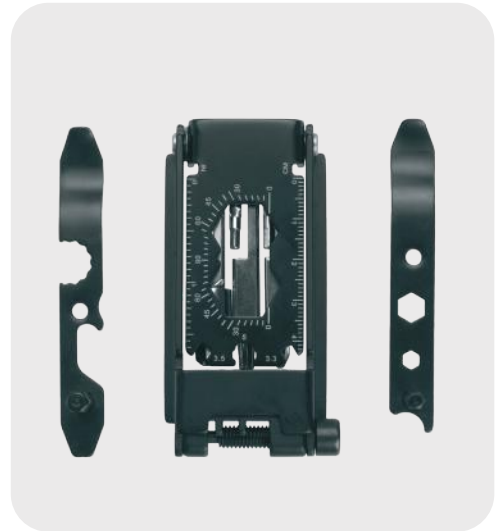

MERAPI

+ F5202100AJ3

Multifunctional Schwarzwolf tool for bikers. It includes 22 tools: torx screwdriver (3 sizes), bottle opener, flat screwdriver, Philips screwdriver, 2 tire levers, chain breaker, hexagon wrench (2 sizes), spoke tool (2 sizes), 2 rulers, hex key (7 sizes). Packed in a gift box.

Material: handle - stainless steel, components - chrome, vanadium steel + 420 stainless steel

Recommended printing technology: laser L1

Maximum print size: 15 x 8 mm

Dimensions: 4 x 1.4 x 8.2 cm