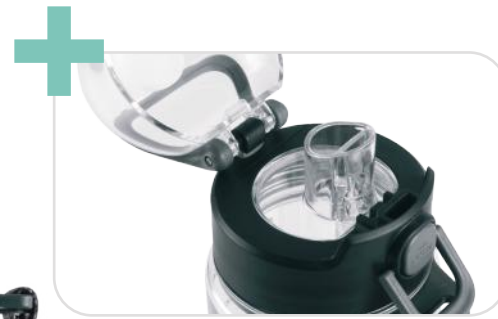

KARISIMBI

+ F4912700AJ3

Schwarzwolf sports tritan bottle in a transparent color with a black lid and loop for hanging. The bottle has a volume of 650 ml and supports a healthy life style because it doesn't contain BPA. It offers two drinking options: free flow or with a straw. It's suitable for cold and warm drinks from -10°C to 80°C. Packed in a gift box.

Volume: 650 ml

Material: tritan

Recommended printing technology: pad printing T3, UV print UV3

Maximum print size: 30 × 40 mm, 30 × 80 mm

Dimensions: Ø 7.3 × 21.5 cm