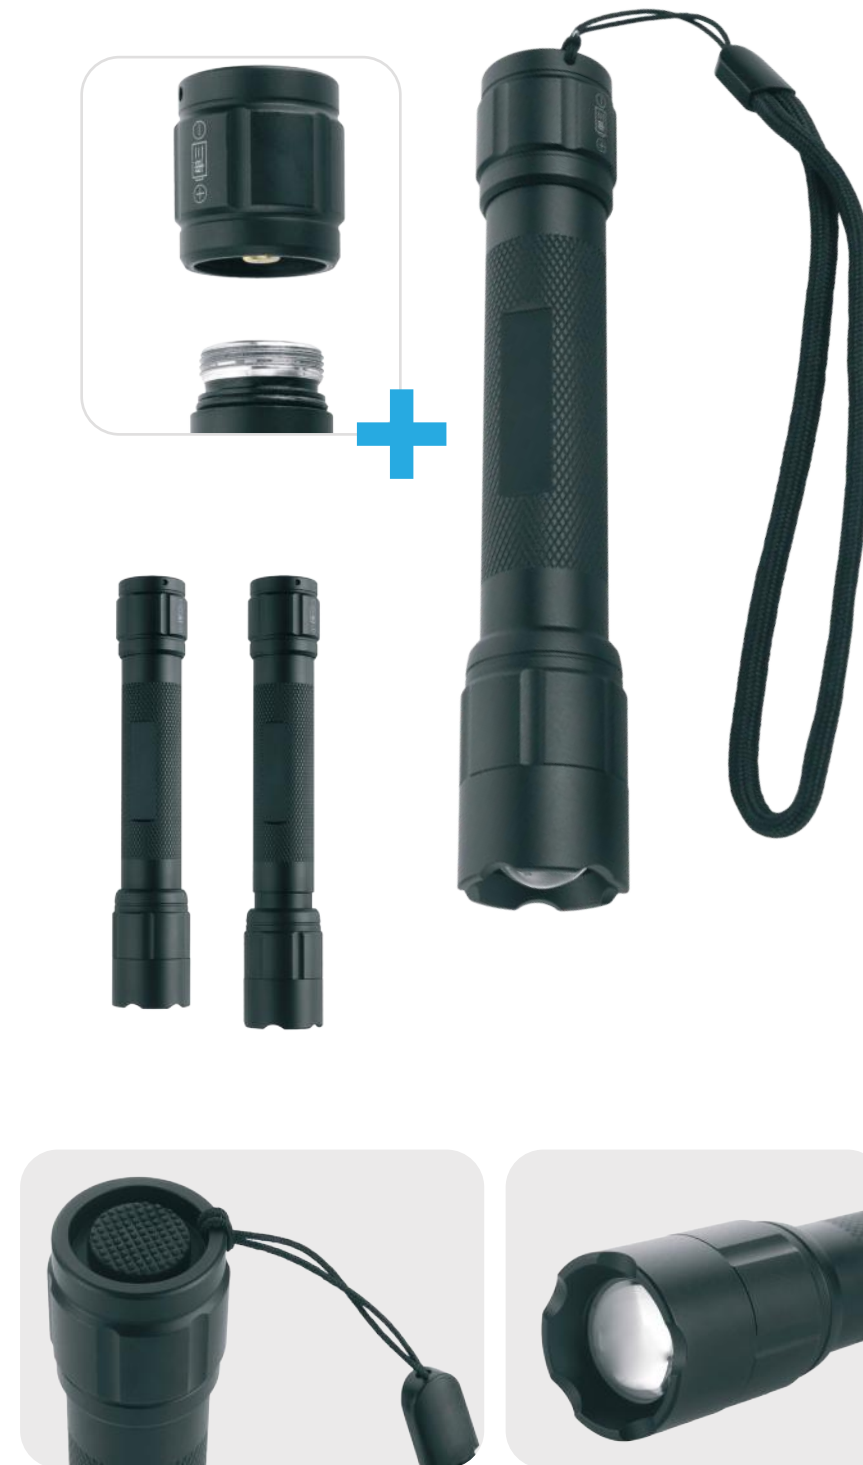

ONTAKU

+ F2308600AJ3

Schwarzwolf outdoor flashlight with a wrist strap. It contains 5W Osram LED diode and ZOOM function. It has 3 modes of lighting: strong, medium and flashing. Packed in a gift box.

Luminosity: 300 lumens

Recommended printing technology: laser L1

Maximum print size: 25 × 7 mm

Dimensions: 15 × 2.8 cm

Baterries 2 × AA included