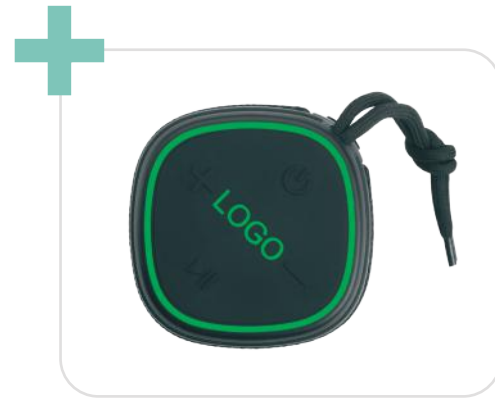

HERMON

+ B1400300AJ3

Schwarzwolf outdoor wireless slightly water resistant speaker is made in a black color with a wrist strap. It has an output of 5W, a range of 20 m, Bluetooth V5.1., a slot for a TF card and an USB-C connector. It contains an integrated rechargeable battery with a capacity of 500 mAh. Playing time on one charge is approx. 3-4 hours. Charging time to full charge is approx. 1-2 hours. The laser-engraved logo and border of the control panel is illuminated by changing colors of LED light. The speaker has a IPX5 water protection. The charging cable is included in the package. Packed in a gift box.

Material: ABS, rubber, fabric, silicone

Recommended printing technology: laser L2

Maximum print size: 25 × 10 mm

Dimensions: 7.2 × 8.2 × 7.2 cm