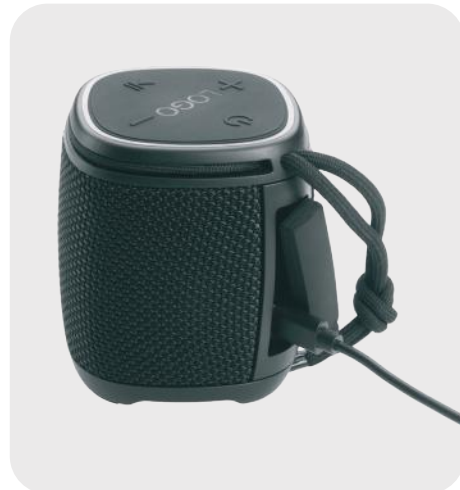

HERMON

+ B1400300AJ3

Schwarzwolf outdoor wireless slightly water resistant speaker is made in a black color with a wrist strap. It has an output of 5W, a range of 20 m, Bluetooth V5.1., a slot for a TF card and an USB-C connector. It contains an integrated rechargeable battery with a capacity of 500 mAh. Playing time on one charge is approx. 3-4 hours. Charging time to full charge is approx. 1-2 hours. The laser-engraved logo and border of the control panel is illuminated by changing colors of LED light. The speaker has a IPX5 water protection. The charging cable is included in the package. Packed in a gift box.

Material: ABS, rubber, fabric, silicone

Recommended printing technology: laser L2

Maximum print size: 25 × 10 mm

Dimensions: 7.2 × 8.2 × 7.2 cm