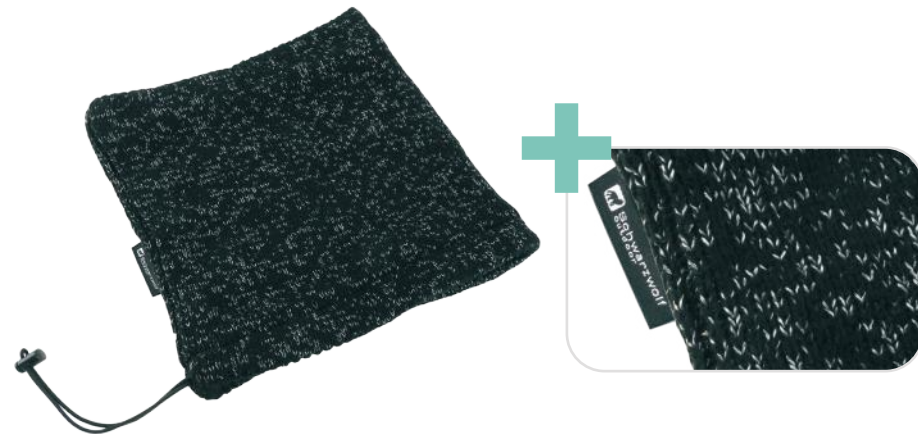

JERRY

+ T4800300SA3 - black
T4800301SA3 - red
T4800302SA3 - green
T4800303SA3 - blue
T4800304SA3 - grey

Multifunctional Schwarzwolf sports bandana. You can use it in several different ways - scarf, headscarf, sweatband, headband, hair band and more. It is made of elastic, very breathable and light polyester that quickly wicks away sweat.

Recommended printing technology: silkscreen printing S2

Maximum print size: 150 × 150 mm

Dimensions: 25.5 × 35.5 cm

BANDANA

+ T4000200SA3

Multifunction Schwarzwolf bandana. Packed in a polybag with Schwarzwolf insert card.

Material: recycled RPET polyester microfibre

Recommended printing technology: magicprint

Maximum print size: 100 × 60 mm

Dimensions: 48 × 24.8 cm