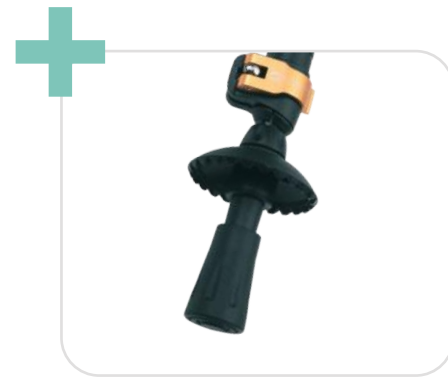

DENALI

+ F4800400AJ3

Set of 2 Schwarzwolf telescopic walking sticks. The sticks are made of Duralumin which makes them light and stable. They have 3 sections, optional snow caps and a Speed-Lock system which allows for easy setup. The handles are ergonomically shaped and their adjustable length allows you to place your hand on the handle in more difficult terrain. The sticks have easily adjustable wrist straps. Included in the package is a practical clamp to hold the sticks together. Packed in a practical polyester bag.

Weight: 530 g/set without a case

Material: Duralumin, EVA, cork, polyester

Recommended printing technology: pad printing T3, magicprint

Maximum print size: 40 x 8 mm (on the stick), 50 x 70 mm

Dimensions: length (folded) 64 cm, (extended) max. 135 cm