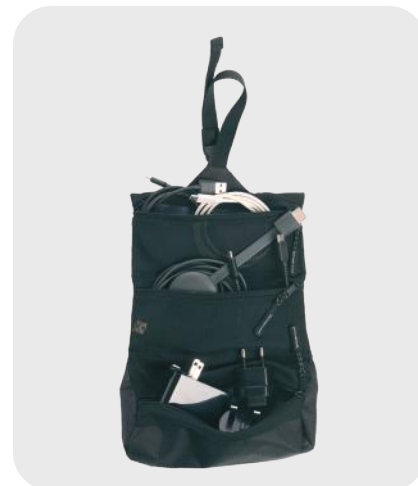

**Material:** nylon/ripstop/polyester

**Recommended printing technology:** magicprint

**Maximum print size:** 80 × 40 mm

**Dimensions:** 28 × 18 × 6 cm

10 BACKPACKS, BAGS