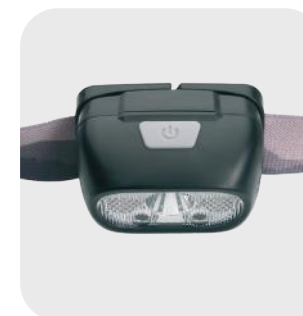

HERLEN

+ F2308800AJ3

Schwarzwolf rechargeable head lamp with 5 LED diodes (main diode, 2 side diodes, 2 red side diodes). The head lamp has 3 modes of lighting: strong, weak, red. Thanks to its recharging it saves the environment. When the battery is fully charged, it lights up for up to 6-12 hours. Comes with USB-C cabel. Packed in a gift box.

Luminosity: 250 lumens

Recommended printing technology: pad printing T3, magicprint

Maximum print size: 25 × 7 mm, 70 × 15 mm

Dimensions: head lamp 6 × 4 × 4.2 cm, belt 62 × 2.5 cm