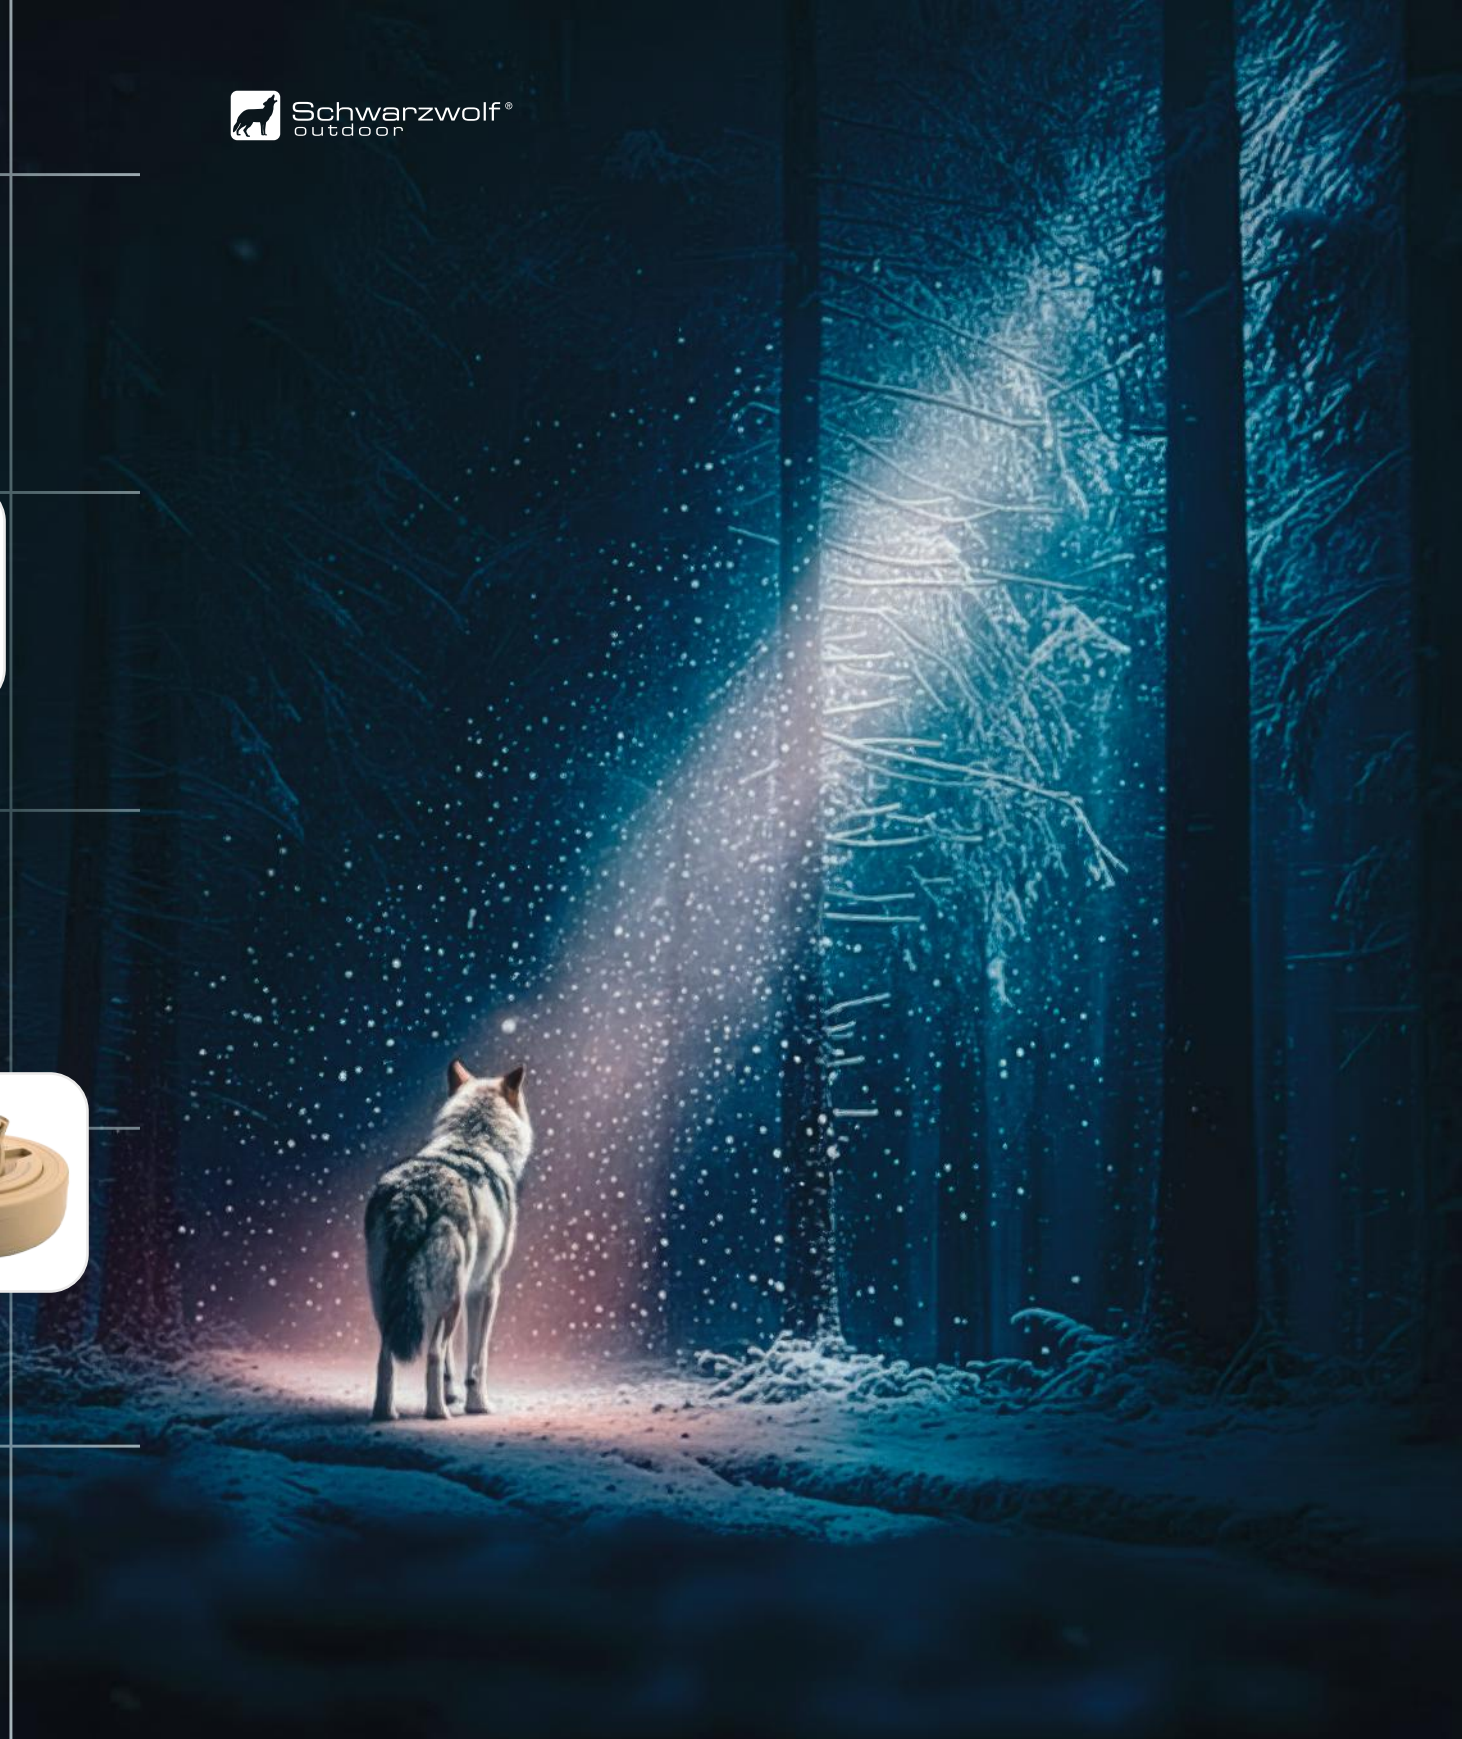

+ 27°59'9.8340" N
86°55'21.4428" E